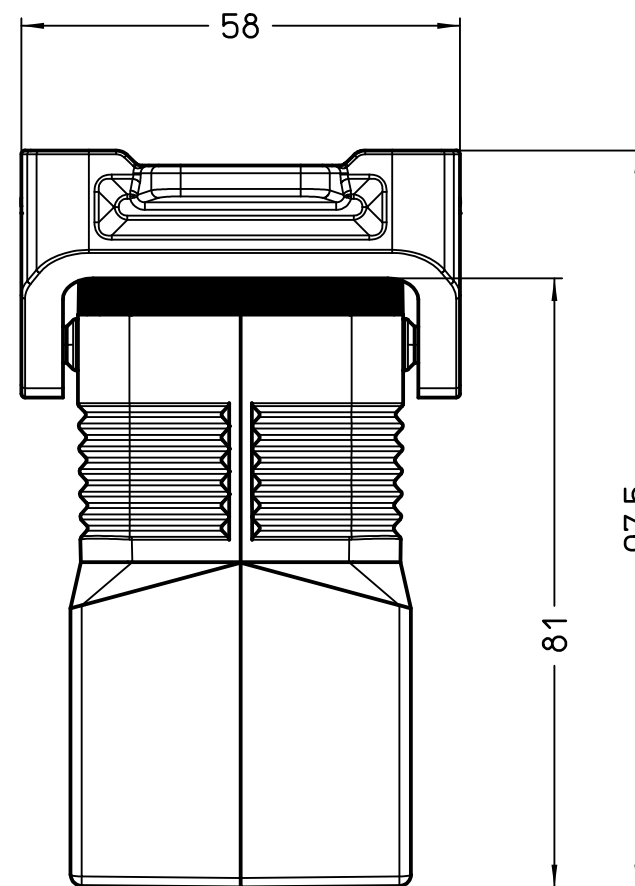

Diritti riservati All rights reserved

Dimensions
in mm

Simplified representation with dimensions without tolerance

Original Size A4

JMPFV 16 G25

Date 14/11/23

hood, size "77.27", 1x M25 top entry,

Sign. G. Renna

with 2 Jei-P levers

Scale
1:1

1

2

3