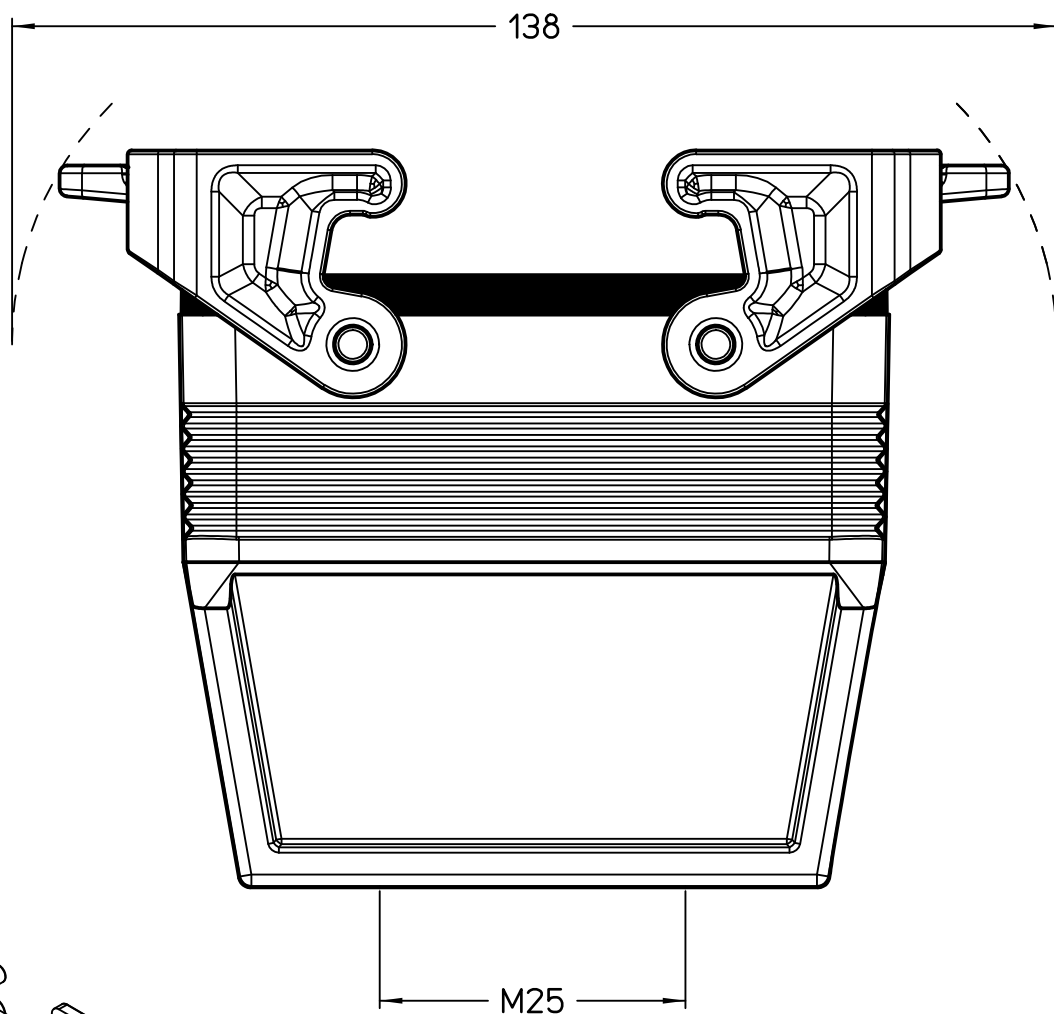

Diritti riservati All rights reserved

Dimensions
in mm

Simplified representation with dimensions without tolerance

Original Size A4

JMPFV 16 G25

Date 14/11/23

hood, size "77.27", 1x M25 top entry,

Sign. G. Renna

with 2 Jei-P levers

Scale
1:1

1

2

3