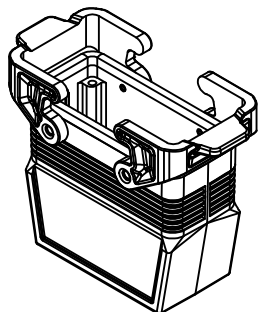

Diritti riservati All rights reserved

Dimensions
in mm

Simplified representation with dimensions without tolerance

Original Size A4

JMPFV 16 G25

Date 14/11/23

hood, size "77.27", 1x M25 top entry,

Sign. G. Renna

with 2 Jei-P levers

Scale
1:1

1

2

3